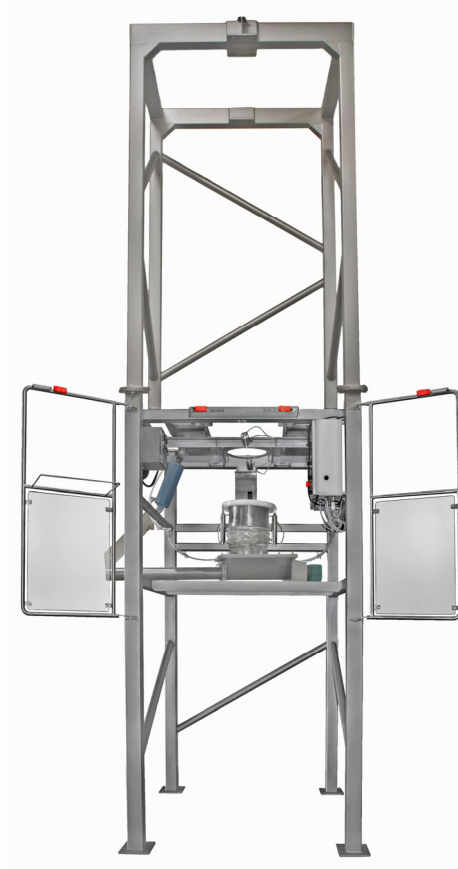

# PPS BAG DUMP DESIGNS CUSTOMIZATIONS

Bag Dump with  
Integral Dust Collector

Mobile Bag Dump with  
Ergonomic Unloading Table

Dual Bag Dump with Automated  
Bin Tipper & Sifter

Mini Bag Dump with  
Magnet Rods

Bag Dump with  
Delumper

# PPS BULK BAG UNLOADERS CUSTOMIZATIONS

Piercing Bulk Bag Unloader with Integral Dust Collection, Surge Hopper, Rotary Valve, Delumper, & Sifter

Bulk Bag Unloader with Integral Dust Collection & Hopper for Inclined Screw

Full Frame Bulk Bag Unloader with Metering Screw & Safety Doors

Half Frame Bulk Bag Unloader with Delumper & Rotary Valve

Bulk Bag Unloader with Sifter and Hopper