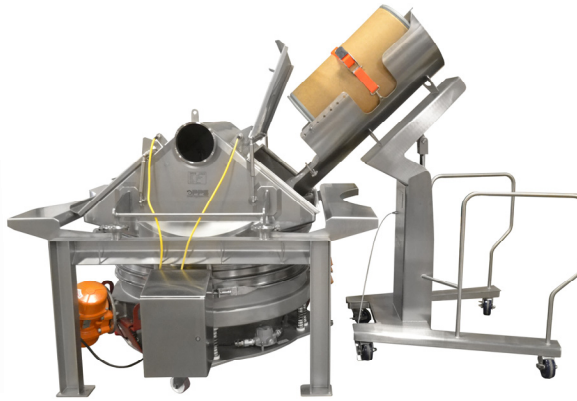

# PPS BAG DUMP DESIGNS CUSTOMIZATIONS

Bag Dump with  
Integral Dust Collector

Mobile Bag Dump with  
Ergonomic Unloading Table

Dual Bag Dump with Automated  
Bin Tipper & Sifter

Mini Bag Dump with  
Magnet Rods

Bag Dump with  
Delumper